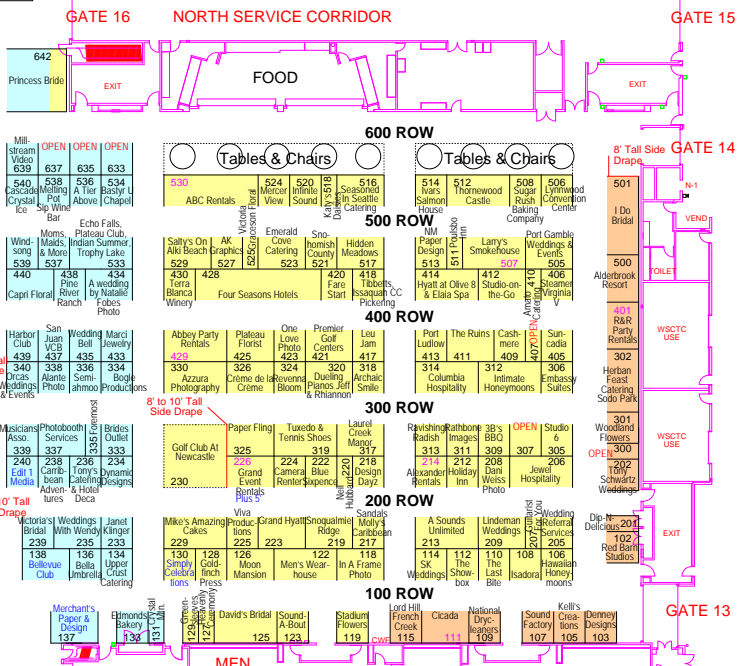

January 8 & 9, 2011
Washington State
Convention Center
425.744.6509
800.505.5900